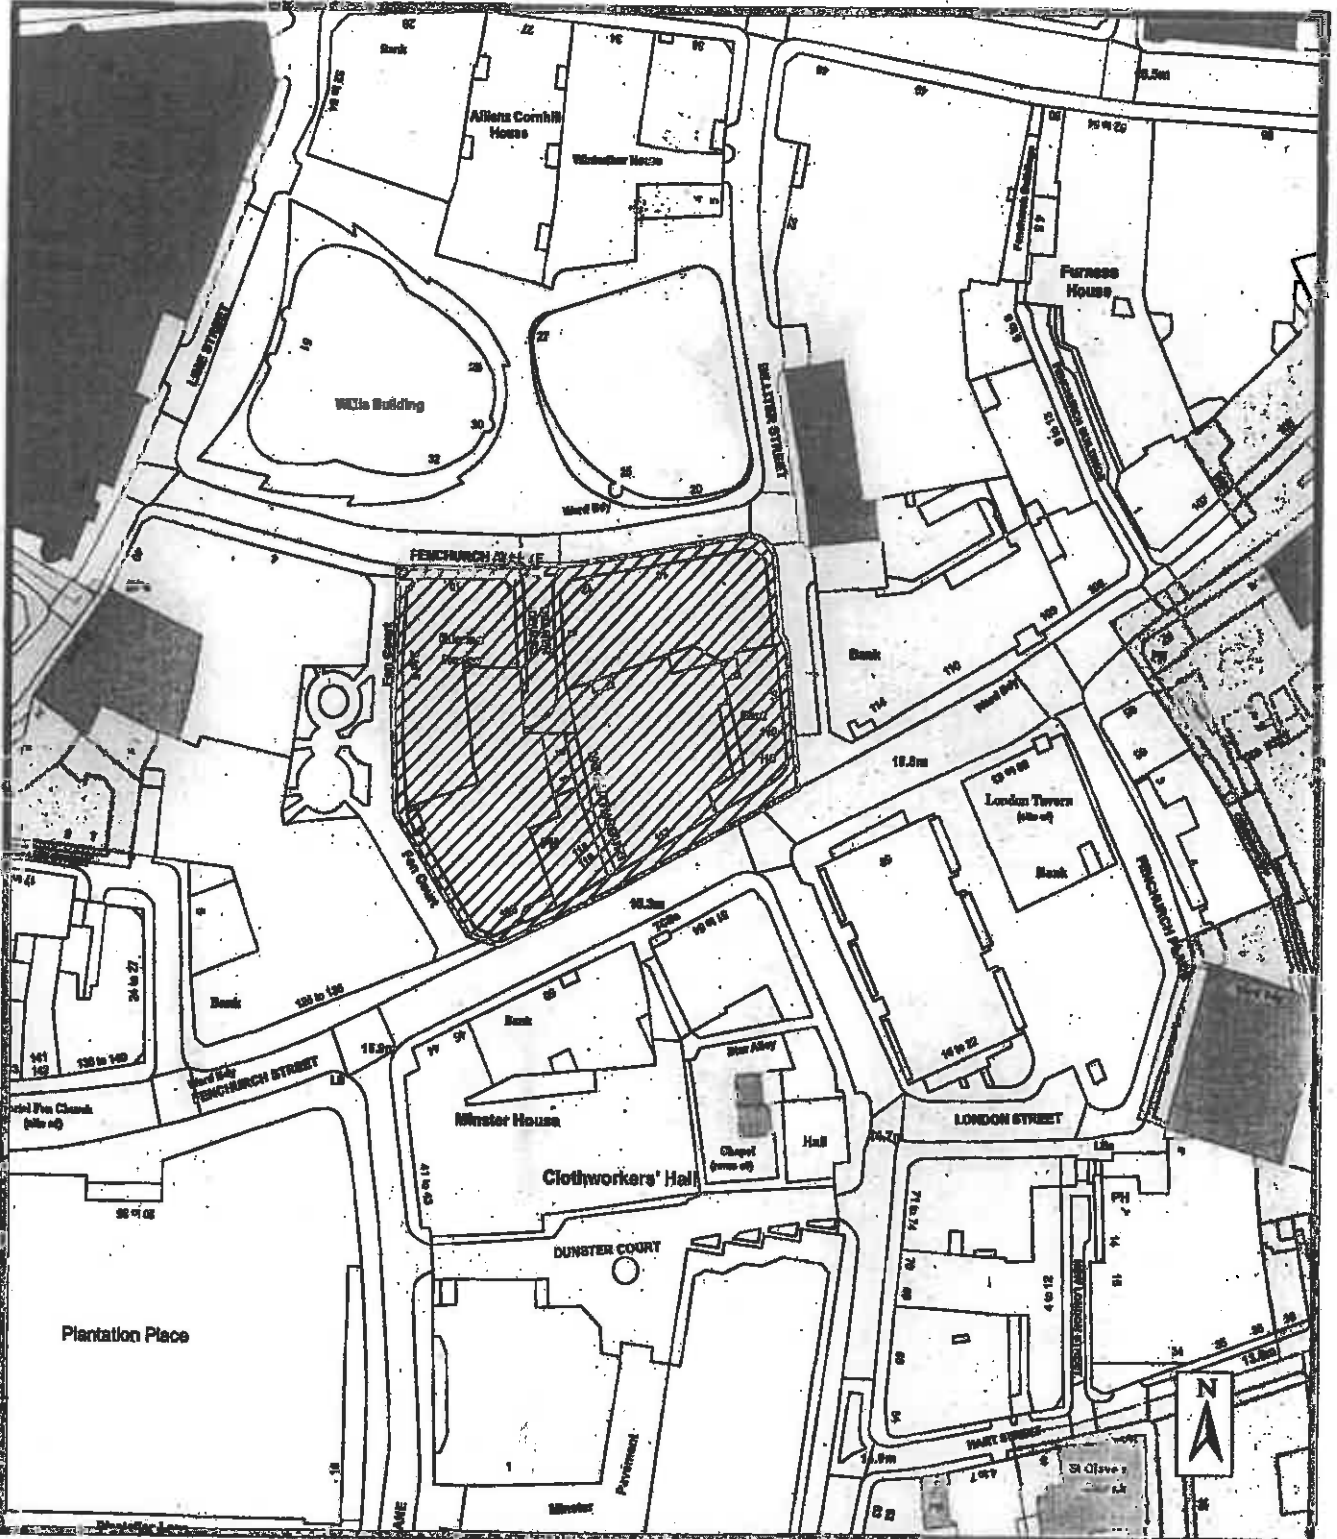

Site Location Plan

Appendix I

This map is reproduced from Ordnance Survey material with the permission of Ordnance Survey on behalf of the controller of Her Majesty's Stationary Office © Crown copyright 2004. All rights reserved. Unauthorised reproduction infringes Crown copyright and may lead to prosecution or civil proceedings. Corporation of London 100029243 2004.

ADDRESS:
120 Fenchurch Street

CASE No.
11/00854/FULEIA

-  **SITE LOCATION**
-  **LISTED BUILDINGS**
-  **CONSERVATION AREA BOUNDARY**
-  **CITY OF LONDON BOUNDARY**

DEPARTMENT OF THE BUILT ENVIRONMENT